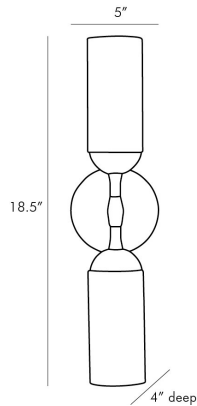

## EMMETT SCONCE

49670

H: 18.5 IN, W: 5 IN, D: 4 IN

Antique Brass

Contract Suitable As Is

Showcasing a set of swirl glass shades in a matte finish that resembles snow marble, the Emmett is simple, stylish and sophisticated. Each flows into steel cups finished in bronze, which brilliantly contrasts with its antique brass steel backplate. A sublime choice for a powder room or modern spaces. Can be installed horizontally or vertically. Damp-rated, although limited covered outdoor conditions may affect finish.

### DIMENSIONS

Center Of Mount From Btm	9 IN
Backplate	Dia: 5.00 IN, D: 1 IN
Mount	Dia: 4.50 IN