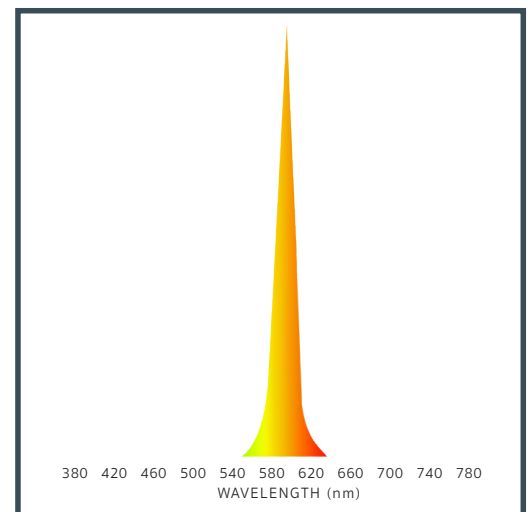

SPECTRAL DISTRIBUTION