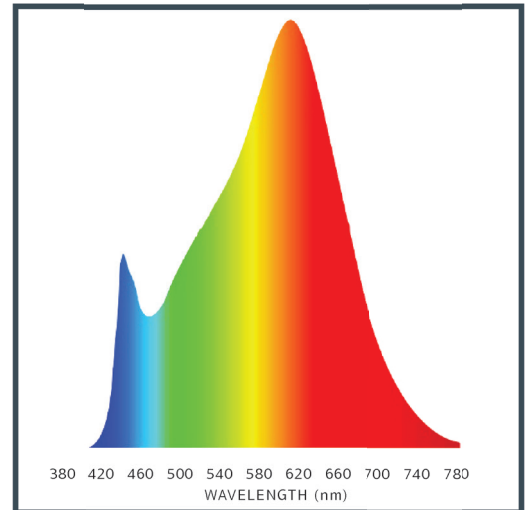

LMW 1.5W

SPECIFICATIONS & TECHNICAL DATA

The 12V EmeryAllen Linear Miniature Wedge blade lamp is an energy efficient alternative to incandescent MW base lamps. It offers similar light output to a 12V, 10W incandescent (150lm) and is suitable for use in most 12V MW fixtures.

Base Type	MW (Mini-Wedge)
Material	Ceramic + PC
Input Voltage	12V AC/DC
Wattage	1.5
CRI	90+
Brightness	150 lumens
Lumens/Watt	100
Color Temperature	2700K, 3000K
R9	52
R13	95
Halogen Equivalent	10W
Beam Angle	180 degrees
Life	25,000 hours
Warranty	Limited Lifetime*

Available Models:

- EA-LMW-1.5W-001-2790 (2700K)
- EA-LMW-1.5W-001-3090 (3000K)

Dimming:

- Dimmable with most magnetic and electronic LED compatible transformers
- Dimmable with most MLV and ELV dimmers

SPECTRAL DISTRIBUTION