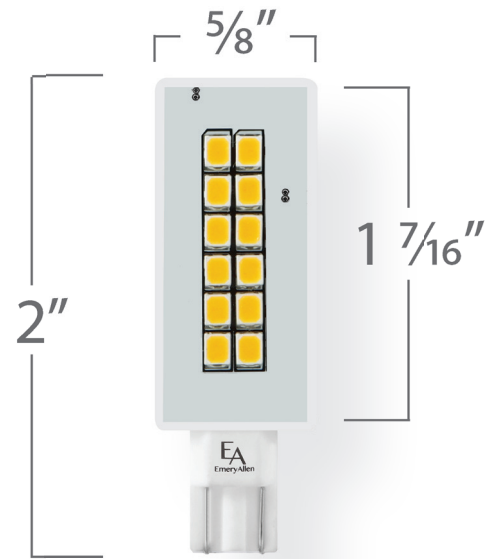

LMW 1.5W

SPECIFICATIONS & TECHNICAL DATA

The 12V EmeryAllen Linear Miniature Wedge blade lamp is an energy efficient alternative to incandescent MW base lamps. It offers similar light output to a 12V, 10W incandescent (150lm) and is suitable for use in most 12V MW fixtures.

Base Type	MW (Mini-Wedge)
Material	Ceramic + PC
Input Voltage	12V AC/DC
Wattage	1.5
CRI	90+
Brightness	150 lumens
Lumens/Watt	100
Color Temperature	2700K, 3000K
R9	52
R13	95
Halogen Equivalent	10W
Beam Angle	180 degrees
Life	25,000 hours
Warranty	Limited Lifetime*

Available Models:

- EA-LMW-1.5W-001-2790 (2700K)
- EA-LMW-1.5W-001-3090 (3000K)

Dimming:

- Dimmable with most magnetic and electronic LED compatible transformers
- Dimmable with most MLV and ELV dimmers

SPECTRAL DISTRIBUTION