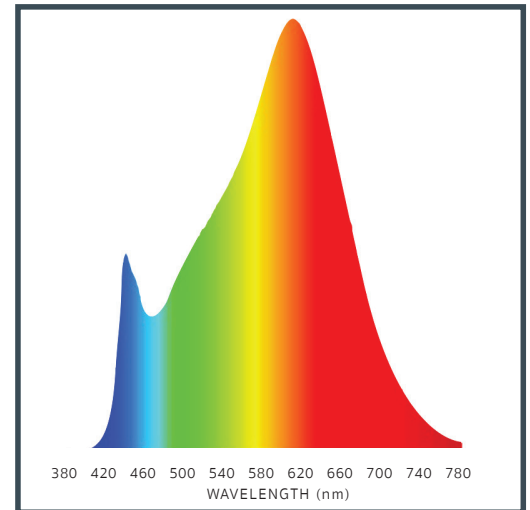

Base Type	GU24
Material	Ceramic + PC
Input Voltage	100-130V AC
Wattage	8.5
CRI	90+
Brightness	850 lumens
Lumens/Watt	100
Color Temperature	2700K & 3000K
R9	52
R13	96
Halogen Equivalent	70W
Beam Angle	360 degrees
Life	25,000 hours
Warranty	Limited Lifetime*

Available Models:

- EA-GU24-8.5W-001-279F-D (2700K)
- EA-GU24-8.5W-001-309F-D (3000K)

Dimming:

Dimmable with most incandescent and LED dimmers.

120V
SERIES

SPECTRAL DISTRIBUTION

CRI VALUES R1-R15