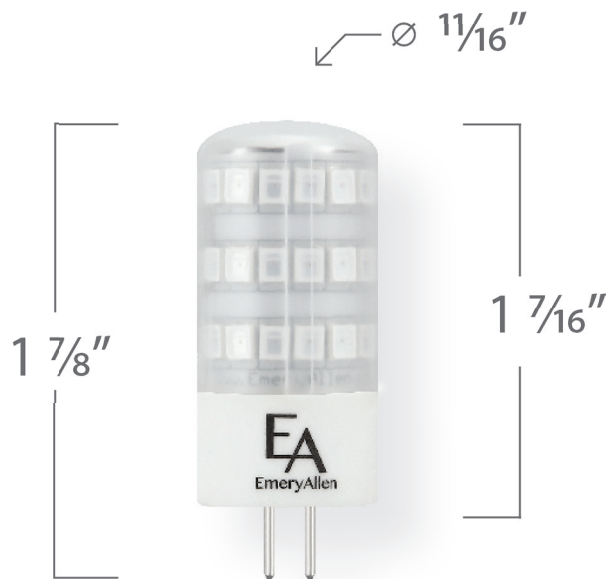

Turtle Bulb LEDs have an amber color for safer illumination. Per the Florida Wildlife Commission, bulbs must be installed in a shielded or downward directed location that shield the light source from being directly or indirectly visible from the nesting beach.

Base Type	G4
Material	Ceramic + PC
Input Voltage	12V AC/DC
Wattage	2.0
Color	Amber
Brightness	45 lumens
Lumens/Watt	22.5
Color Temperature	598nm Wavelength
Beam Angle	360 degrees
Life	25,000 hours
Warranty	Limited Lifetime*

Available Models:

- EA-G4-2.0W-001-AMB

Dimming:

- Non-dimmable.
Suitable for on/off applications only.

12V
SERIES

SPECTRAL DISTRIBUTION