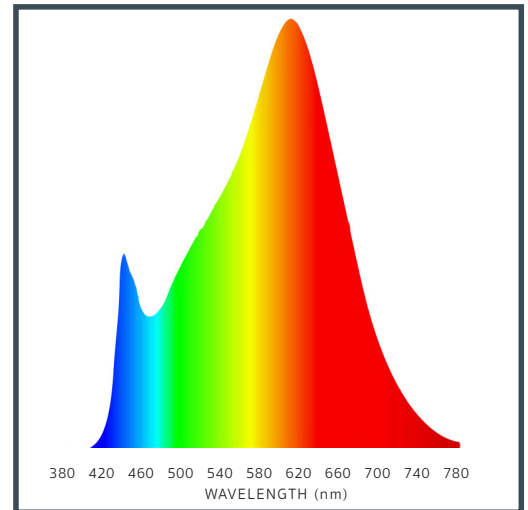

Base Type	E12
Material	Ceramic + PC
Input Voltage	120V AC
Wattage	5.0
Volt-Amperes (VA)	5.82
CRI	90+
Brightness	450 lumens
Lumens/Watt	90
Color Temperature Range	1800K - 2700K
R9	52
R13	96
Halogen Equivalent	60W
Beam Angle	360 degrees
Life	25,000 hours
Warranty	Limited Lifetime*

Available Models:

- EA-E12-5.0W-DTW-2718-D (1800K - 2700K)

Dimming:

Dimmable with most incandescent and LED dimmers.

US PAT PENDING

SPECTRAL DISTRIBUTION

CRI VALUES R1-R15