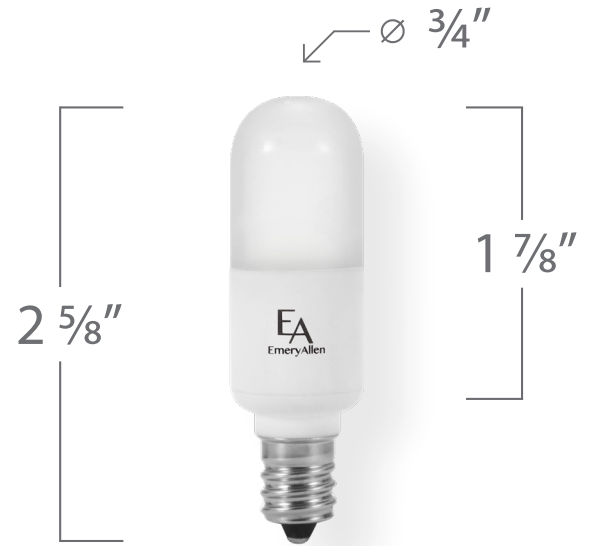

E12 5.0W DTW 1800K-2700K

SPECIFICATIONS & TECHNICAL DATA

The 120V EmeryAllen E12 5.0W DTW (Dim to Warm) bulb offers dimmer controlled color temperature adjustment. This smooth temperature transition mimics the natural color shift of dimmed incandescent bulbs.

Base Type	E12
Material	Ceramic + PC
Input Voltage	120V AC
Wattage	5.0
Volt-Amperes (VA)	5.82
CRI	90+
Brightness	450 lumens
Lumens/Watt	90
Color Temperature Range	1800K - 2700K
R9	52
R13	96
Halogen Equivalent	60W
Beam Angle	360 degrees
Life	25,000 hours
Warranty	Limited Lifetime*

Available Models:

- EA-E12-5.0W-DTW-2718-D (1800K - 2700K)

Dimming:

Dimmable with most incandescent and LED dimmers.

US PAT PENDING

SPECTRAL DISTRIBUTION

CRI VALUES R1-R15