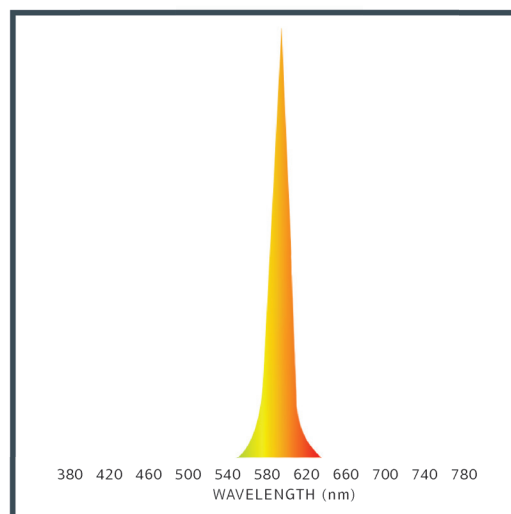

SPECTRAL DISTRIBUTION