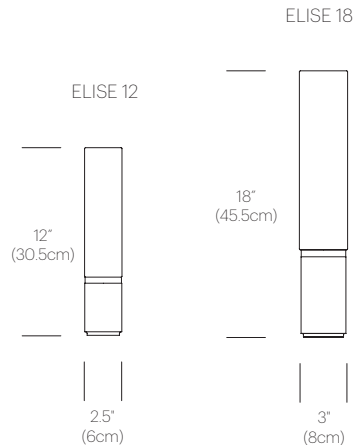

DIMENSIONS