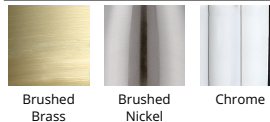

FINISHES

LINE DRAWING