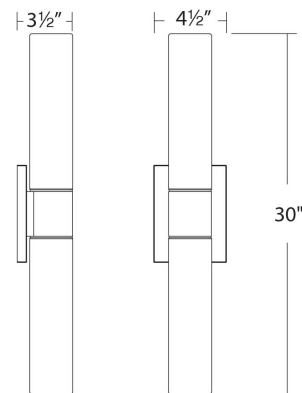

FINISHES

LINE DRAWING

WS-7230

REPLACEMENT PARTS

RPL-GLA-2818 - Glass for WS-7230