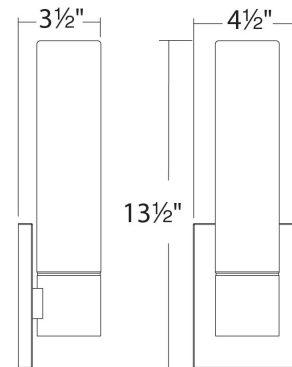

REPLACEMENT PARTS

RPL-GLA-7213 - Glass for WS-7213

FINISHES

LINE DRAWING

WS-7213

Fixture Type: _____

Catalog Number: _____

Project: _____