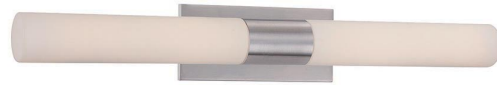

Fixture Type: _____

Catalog Number: _____

Project: _____

Location: _____

Elementum Bathroom Sconce 2700K

Model & Size	Color Temp & CRI	Watt	LED Lumens	Delivered Lumens	Title 24	Finish
WS-7230 30"	2700K 90	39.5W 39.5W	2404 2925	1708 1955	Yes No	BN Brushed Nickel BR Brushed Brass CH Chrome

Example: **WS-7230-BN**

- For 277V special order, add an "F" before the finish: WS-7230F-30-BN
- For alternate color temperature, special order adding -27 or -30 or -35: WS-7230F-30-BN

DESCRIPTION

Updated with a warm brass finish, Elementum brings unparalleled task lighting into your bathroom, whether mounted vertically on either side of the mirror or above a vanity mirror for a flattering diffuse illumination.

FEATURES

- A streamlined luminaire sealed to meet healthcare facility requirements
- 13" can only be mounted vertically
- Title 24 may not be available for all finishes, check for availability
- ACLED driverless technology
- 5 year warranty

SPECIFICATIONS

Color Temp:	2700K
Input:	120 VAC, 50/60Hz
CRI:	90
Dimming:	ELV: 100-10%
Rated Life:	80000 Hours
Mounting:	Can be mounted on wall in all orientations
Standards:	ETL, cETL, IP65, Title 24: 2019, Title 24: Wet Location Listed
Construction:	Aluminum hardware with mouth blown etched glass diffuser