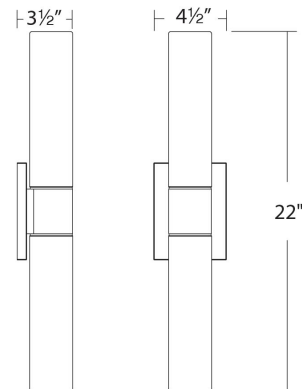

REPLACEMENT PARTS

RPL-GLA-7213 - Glass for WS-7222

FINISHES

Brushed Brass Brushed Nickel Chrome

LINE DRAWING

WS-7222

Fixture Type: _____

Catalog Number: _____