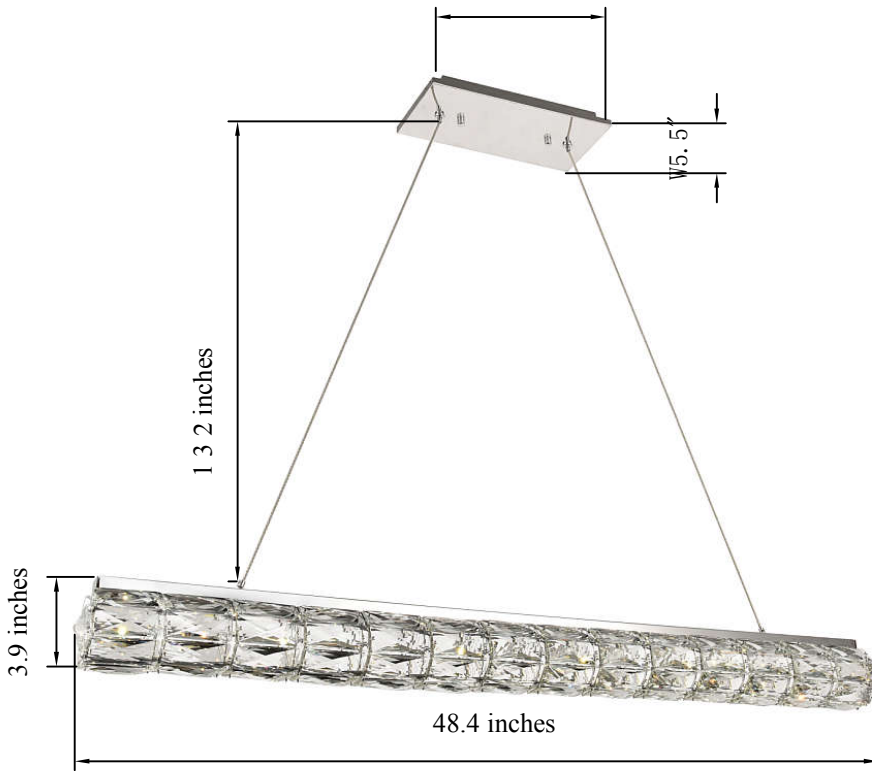

PRODUCT SPECIFICATION SHEET

VALETTA COLLECTION

VALETTA 1-Light Chrome Pendant Clear Crystal
11.8 inches

Chrome
Item No:3501D48C

Satin gold
Item No:3501D48G

Available Finishes

The Collection is composed of Pendants,
Bathroom Lamp.

Dimensions

Canopy Size(in)	L11.8"W5.5"H1"
Chain/Rod Length	78.7"
Length	48.4"
Width	3.7"
Height	3.9"
Maximum Height	80"

Specifications

Finish	2 Finishes
Material	Stainless steel + Crystal
Crystal Color	Clear
Type	Pendant
Hanging Device	Steel wire
Voltage	110-125V
Dimmable	YES
Warranty	1 Year Limited
Shipment Type	Small Parcel

Bulb / Socket

Socket Type	LED SMD
Number of Lights	1
Wattage/Bulb	36 W
Included	YES

Installation

Indoor/Outdoor	Indoor
Dry/Wet/Damp	Dry
Weight	15 LBS
Wire Length	132"
Safety Rating	ETL Listed
Color temperature	4000K/3000K
Lumen	2500LM
CRI	85