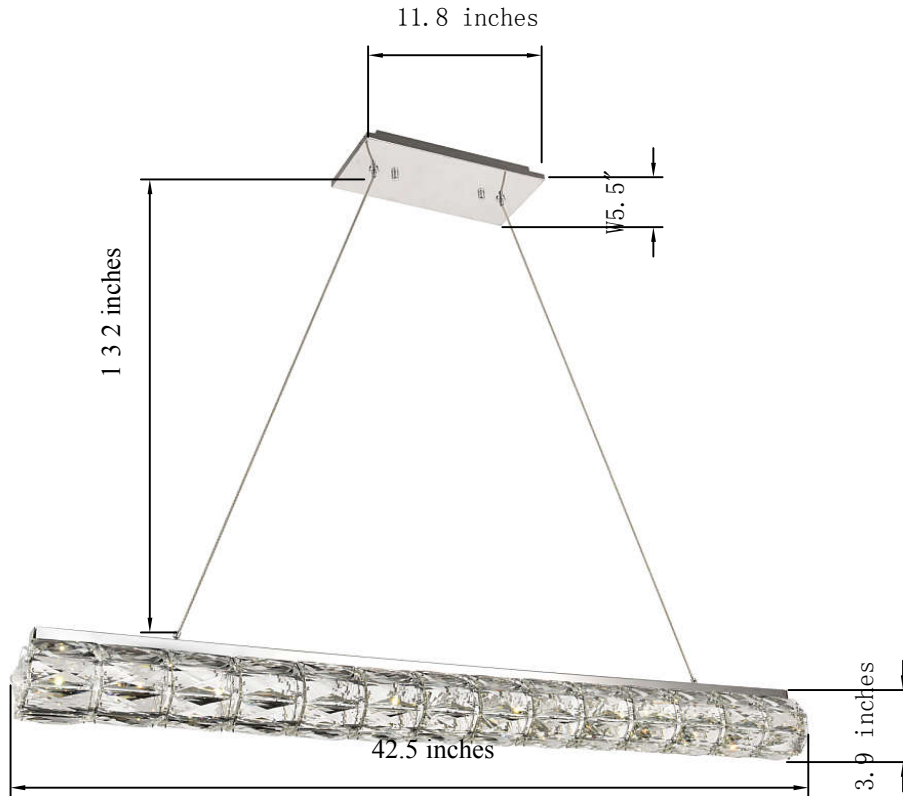

PRODUCT SPECIFICATION SHEET

VALETTA COLLECTION

VALETTA 1-Light Chrome Pendant Clear Crystal

Chrome
Item No:3501D42C

Satin gold
Item No:3501D42G

Available Finishes

The Collection is composed of Pendants,
Bathroom Lamp.

Dimensions

Canopy Size(in)	L11.8"W5.5"H1"
Chain/Rod Length	78.7"
Length	42.5
Width	3.7"
Height	3.9"
Maximum Height	80"

Specifications

Finish	2 Finishes
Material	Stainless steel + Crystal
Crystal Color	Clear
Type	Pendant
Hanging Device	Steel wire
Voltage	110-125V
Dimmable	YES
Warranty	1 Year Limited
Shipment Type	Small Parcel

Bulb / Socket

Socket Type	LED
Number of Lights	1
Wattage/Bulb	33 W
Included	YES

Installation

Indoor/Outdoor	Indoor
Dry/Wet/Damp	Dry
Weight	13 LBS
Wire Length	132"
Safety Rating	ETL Listed
Color temperature	4000K/3000K
Lumen	2300LM
CRI	85