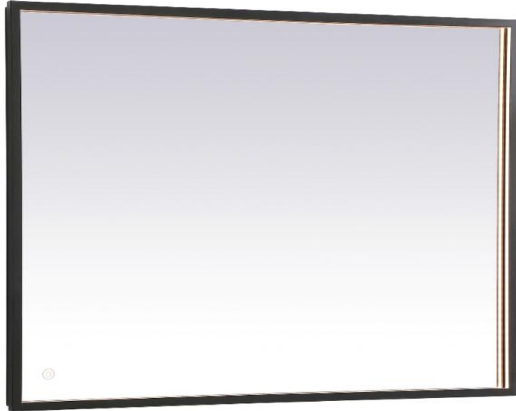

PRODUCT SPECIFICATION SHEET

Pier COLLECTION

Pier 27in x 40in Hardwired LED mirror and color changing temperature 3000K/4200K/6400K

Item No: MRE62740BK
(Black)

Item No: MRE62740BR
(Brass)

Available Finishes

Dimensions

length	40
width	1.7
height	27
product weight	25

Specifications

Finish	2 Finishes
mount type	wall mounted
shape	rectangle
orientation	horizontal and vertical
framed	yes
frame material details	aluminum
power source	hardwired
lighted	yes
bulb type	led
magnifying	no
lumens	298
color temperature	3000K/4200K/6400K
dimmable	yes
defogger	no
storage included	no
installation hardware included	no
Warranty	1 Year Limited
Shipment Type	Small Parcel