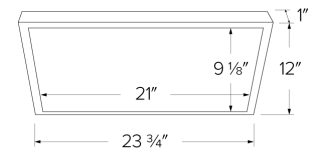

# 12"x24" Sky Panel™ with 5-CCT Switch

Designed to be surface-mounted with no additional accessories, recessed with ELSPRM accessory or pendant mounted with ELSPRM + ELSPDP. Edge-Lit LED Technology with glare control lens for even glow.

## Dimensions