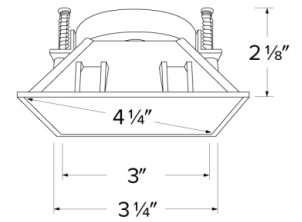

Product Numbers

Item	Description	Finish
EL4SFS	Square Spackle Frame	
ELK445W	Square Smooth Reflector Trim	All White
ELK445H	Square Smooth Reflector Trim	All Haze
ELK445B	Square Smooth Reflector Trim	All Black