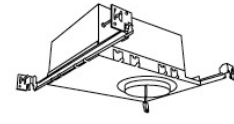

24V DC 4" R-60 Spray Foam Insulation Housing
New Construction

CAT NO.	SPECIFICATIONS
E24V490AJICA	Maximum Adjustability, For use in R60 or Chicago plenum applications <i>*Requires 24V DC Transformer</i>