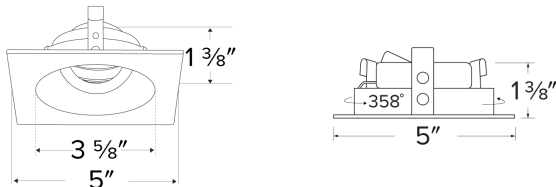

Technical Details

Construction: Diecast aluminum with a powder coated finish.

Installation: Twist-lock design allows for easy mounting onto the Koto™ LED Module.

Compatible Housing: Compatible with 4" IC and non-IC housings.

Lamp: Koto™ LED Module.