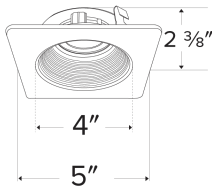

Technical Details

Construction: Diecast aluminum with a powder coated finish.

Installation: Twist-lock design allows for easy mounting onto the Koto™ LED Module.

Lamp: Koto™ LED Module.