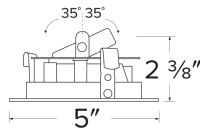

Technical Details

Construction: Diecast aluminum with a powder coated finish.

Installation: Twist-lock design allows for easy mounting onto the Koto™ LED Module.

Lamp: Koto™ LED Module.