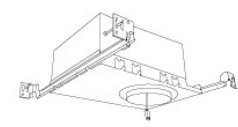

4" R-60 Spray Foam Insulation Housing
New Construction

CAT NO.	SPECIFICATIONS
EL490AJICA	Maximum Adjustability, For use in R60 or Chicago plenum applications