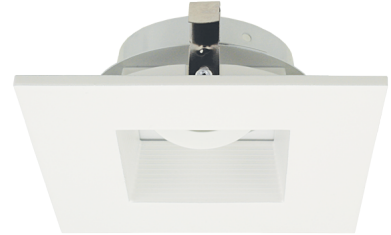

Pex™ 4" Square Adjustable Baffle

Pex™ Precision die-cast adjustable trims with twist-&-lock system for easy Koto™ Module installation

Features

- 4" Square Adjustable Baffle.
- 35° Tilt, 358° Rotation.
- 5" Sq.
- Convenient twist-lock design for easy installation.
- Damp Location Rated.
- Lamp: Koto™ LED Module.

Technical Details

Construction: Diecast aluminum with a powder coated finish.

Installation: Twist-lock design allows for easy mounting onto the Koto™ LED Module.

Lamp: Koto™ LED Module.

Options

All White

All Black

All Bronze

Dimensions

Product Numbers

Item	Finish
ELK4284W	All White
ELK4284B	All Black
ELK4284BZ	All Bronze

Product Number Builder Example: **ELK4284W**

Pex™ 4" Square Adjustable Baffle

Finish

ELK4284