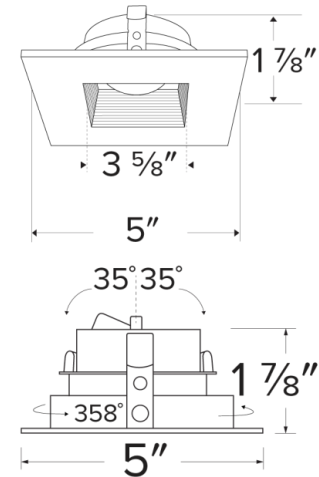

Dimensions

Product Numbers

Item	Finish
ELK4284W	All White
ELK4284B	All Black
ELK4284BZ	All Bronze