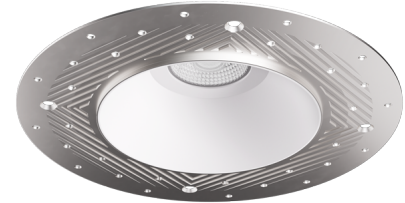

Pex™ 4" Round Trimless Smooth Reflector Trim

Pex™ Precision die-cast trims with twist-on system for easy tool-free installation

Features

- 4" Trimless Smooth Reflector (ELK408)
- 4" Trimless Spackle Frame Ordered Separately (EL4SFR)
- Fixed Downlight (non-adjustable)
- Convenient twist-on design for easy installation.
- Lamp: Koto™ LED Module and Canless Koto™ LED Module
- Wet location rated.

Technical Details

Installation: Twist-on design allows for easy mounting onto the Canless Koto™ LED Module.

Lamp: Koto™ LED Module and Canless Koto™ LED Module

Options

ELK408W - White Ref

ELK408H - Haze Ref

ELK408B - Black Ref

ELK408BZ - Bronze Ref

EL4SFR - Spackle Frame

Dimensions

Product Numbers

Item	Description	Finish
ELK408W	4" Round Trimless Reflector	All White
ELK408H	4" Round Trimless Reflector	All Haze
ELK408B	4" Round Trimless Reflector	All Black
ELK408BZ	4" Round Trimless Reflector	All Bronze

Item	Description	Finish
EL45FR	4" Round Trimless Spackle Frame	

Compatible Products

For use with 4" Koto™ Twist-On Trims

Koto™ LED Module & 4" Dedicated LED ICA Housing

Koto™ LED Module
ELK07, ELK09, & ELK11