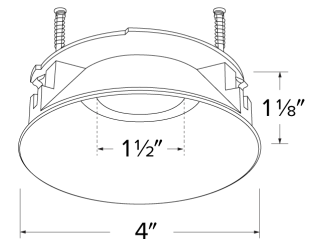

ELK408B - Black Ref

ELK408BZ - Bronze Ref

EL4SFR - Spackle Frame

Dimensions

Product Numbers

Item	Description	Finish
ELK408W	4" Round Trimless Reflector	All White
ELK408H	4" Round Trimless Reflector	All Haze
ELK408B	4" Round Trimless Reflector	All Black
ELK408BZ	4" Round Trimless Reflector	All Bronze