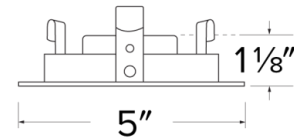

Technical Details

Construction: Diecast aluminum with a powder coated finish.

Installation: Twist-lock design allows for easy mounting onto the Koto™ LED Module.

Lamp: Koto™ LED Module.

Options

All White

Haze with White Trim