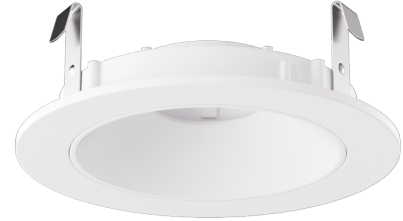

Pex™ 4" Round Shallow Reflector

Pex™ Precision die-cast trims with twist-&-lock system for easy Koto™ Module installation

Features

- 4" Round Shallow Reflector.
- Convenient twist-lock design for easy installation.
- Lamp: Koto™ LED Module.
- Wet location rated.

Technical Details

Construction: Diecast aluminum with a powder coated finish.

Installation: Twist-lock design allows for easy mounting onto the Koto™ LED Module.

Lamp: Koto™ LED Module.

Options

All White

Haze with White Trim

Product Numbers

Item	Finish
ELK4116W	All White
ELK4116H	Haze with White Trim

Product Number Builder Example: **ELK4116W**

Pex™ 4" Round Shallow Reflector

Finish

ELK4116

- W** All White
- H** Haze with White Trim

Compatible Products

For use with 4" Koto™ Twist-On Trims

Koto™ LED Module

Koto™ LED Module
ELK07, ELK09, & ELK11

PRODUCT NUMBER BUILDER					
Koto™ LED Module	Lumens	Color Temperature	Beam Angle		
ELK					
07	750 lm	27 2700K	(blank) 38° lens (Standard)		
09	950 lm	30 3000K	-S 18° lens		
11	1150 lm	35 3500K	-N 25° lens		
		40 4000K	-W 60° lens		
		SD Sunset Dimming (For ELK09 & ELK11)	-FC 18° - 50° Adjustable (ELK07 Only)		