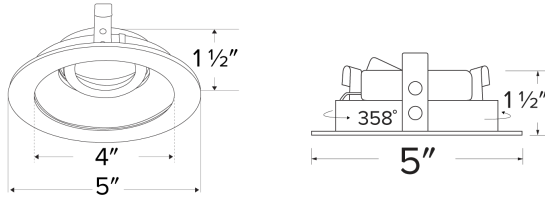

Technical Details

Construction: Diecast aluminum with a powder coated finish.

Installation: Twist-on design allows for easy mounting onto the Koto™ LED Module.

Lamp: Koto™ LED Module.

ELK4111SH Natatorium Rated Trim, Lexan Trim ring, Glass Lens: For Natatorium applications, it's crucial to utilize weatherproof silicone sealant to seal gaps between the ceiling and the trim. As well as between the trim and the lens. This precautionary measure safeguards fixtures and other mechanical ceiling elements from potential damage due to moisture and water exposure.