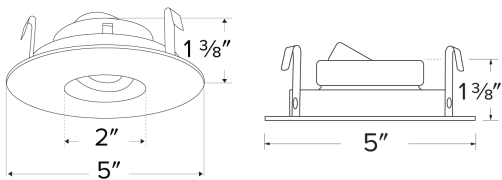

Technical Details

Construction: Diecast aluminum with a powder coated finish.

Installation: Twist-on design allows for easy mounting onto the Koto™ LED Module.

Lamp: Koto™ LED Module.