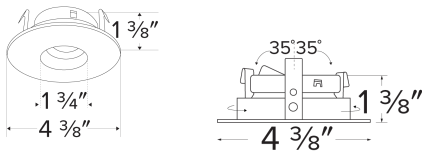

## Features

- 3" Round Adjustable Pinhole.
- 358° Rotation.
- 30° tilt (for EL386ICA), 15° tilt (for EL390 Series)
- 30° tilt with E3LK Series (Architectural Koto™ Module & Housings)
- Damp Location Rated.
- Lamp: Koto™ LED Module.
- 4 3/8" O.D.

**Dimensions:**