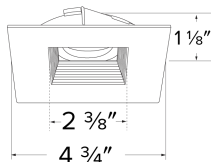

Technical Details

Construction: Diecast aluminum with a powder coated finish.

Installation: Twist-lock design allows for easy mounting onto the Koto™ LED Module. Clips securely mount trim into the housing and keeps ring flush with ceiling.

Lamp: Koto™ LED Module.