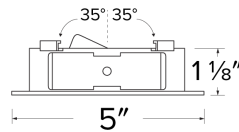

Specifications

Damp Location UL Listed

Options

Product Numbers

Item	Finish
ELK4721WW	All White
ELK4721BB	All Black
ELK4721BZBZ	All Bronze
ELK4721BW	Black with White Trim
ELK4721CW	Chrome with White Trim
ELK4721HW	Haze with White Trim
ELK4721CC	Chrome with Chrome Trim
ELK4721CPCP	All Copper