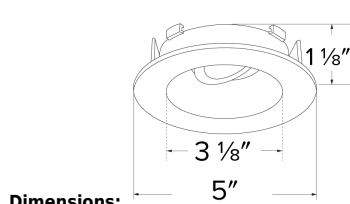

Technical Details

Construction: Diecast aluminum with a powder coated finish.

Installation: Twist-lock design allows for easy mounting onto the Koto™ LED Module. Clips securely mount trim into the housing and keeps ring flush with ceiling.

Lamp: Koto™ LED Module.

Dimensions: