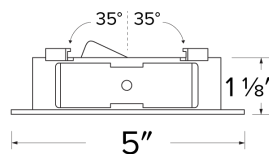

Technical Details

Construction: Diecast aluminum with a powder coated finish.

Installation: Twist-lock design allows for easy mounting onto the Koto™ LED Module. Clips securely mount trim into the housing and keeps ring flush with ceiling.

Lamp: Koto™ LED Module.