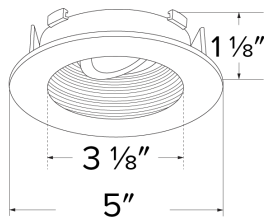

Technical Details

Construction: Diecast aluminum with a powder coated finish.

Installation: Twist-lock design allows for easy mounting onto the Koto™ LED Module. Clips securely mount trim into the housing and keeps ring flush with ceiling.

Lamp: Koto™ LED Module.