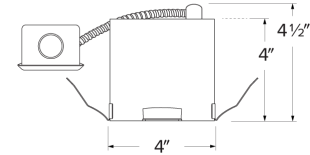

Specifications

Voltage	120V
Dimmable	Triac/ELV

Dimensions

Technical Details

Installation: Remodel tabs for easy installation. See installation sheet for detailed information

Mounting: Pre-installed remodel clips for easy installation.