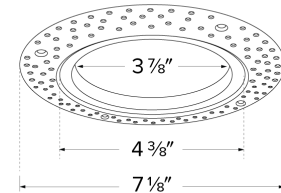

## Features

- 3" Round extra thin spackle frame for easy mounting.
- Designed to seamlessly flush trims to ceiling.
- Compatible 3" Pex™ Round trims: **ELK3618, ELK3629, ELK3627, ELK3693, ELK3620, ELK3622** Series Only.

## Dimensions