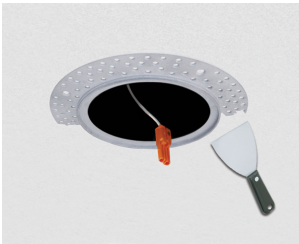

# 3" Round Flush Mount Trim Adaptor

For 3" Pex™ Round Trims

## Features

- 3" Round extra thin spackle frame for easy mounting.
- Designed to seamlessly flush trims to ceiling.
- Compatible 3" Pex™ Round trims: **ELK3618, ELK3629, ELK3627, ELK3693, ELK3620, ELK3622** Series Only.

## Technical Details

**Construction:** Extra thin spackle frame.

**Installation:** Easy mudding.

**Compatible Trims:** Compatible with 3" Pex Trims.

**Lamp:** Koto™ LED Module.

## Product Numbers

Item	Description
EL3FMR	3" Round Flush Mount Trim Adapter