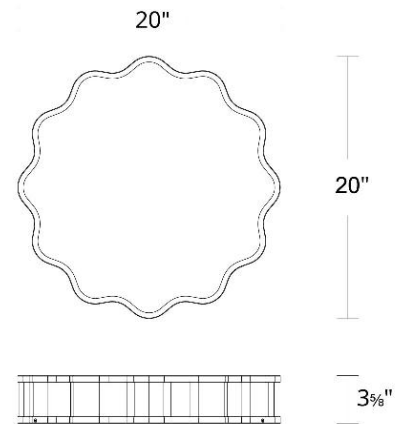

LINE DRAWING:

FM-67120