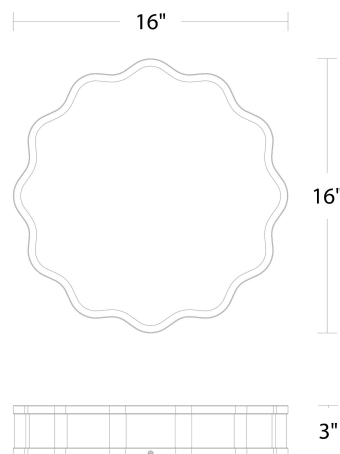

LINE DRAWING: