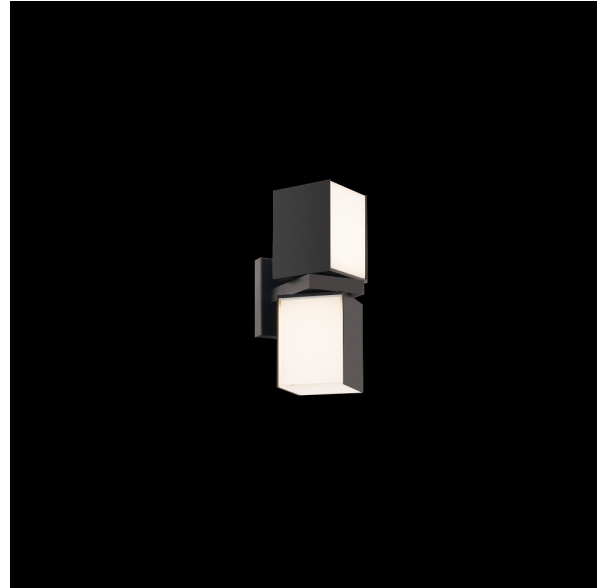

WAC LIGHTING

Vaiation

Outdoor Wall Sconce

Fixture Type: _____

Catalog Number: _____

Project: _____

Location: _____

Model & Size	Color Temp	Finish	LED Watts	LED Lumens	Delivered Lumens
WS-W15312 12"	3000K	BK Black	23W	1367	780
	3500K		23W	1367	929
	4000K		23W	1367	895

Example: **WS-W15312-40-BK**

For custom requests please contact customs@wacighting.com

DESCRIPTION

Mutual independence. Each segment can be rotated individually, casting light up, down and out.

FEATURES

- Front, top and bottom illumination
- Ceramic silk-screen mitered glass diffuser
- Top and bottom light individually rotatable
- Built in color temperature adjustability. Switch from 3000K/3500K/4000K
- Driver concealed within the canopy
- 5 year warranty

SPECIFICATIONS

Color Temp:	3000K,3500K,4000K
Input:	120/277 VAC,50/60Hz
CRI:	90
Dimming:	ELV: 100-5% ,TRIAC: 100-5%
Rated Life:	50000 Hours
Mounting:	Can be mounted on wall vertically or upside down
Standards:	ETL, cETL,IP65,Title 24 JA8 Compliant Wet Location Listed
Construction:	Aluminum body with glass diffuser