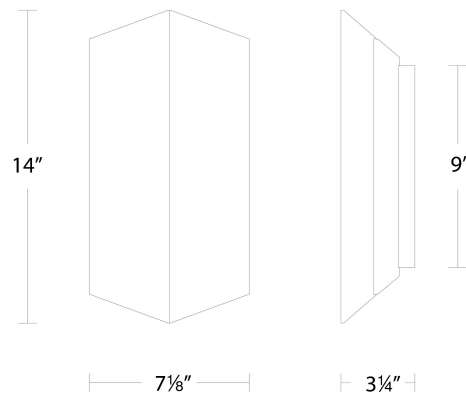

WAC LIGHTING

Fixture Type: _____

Catalog Number: _____

Project: _____

Location: _____

Summit

Outdoor Wall Sconce

Model & Size	Color Temp & CRI	Finish	Watt	LED Lumens	Delivered Lumens
WS-W49214 14"	3000K 90	BK Black	16W	1385	279
	3500K 90		16W	1535	307
	4000K 90		16W	1465	293

FINISHES:

Black

LINE DRAWING:

WS-W49214