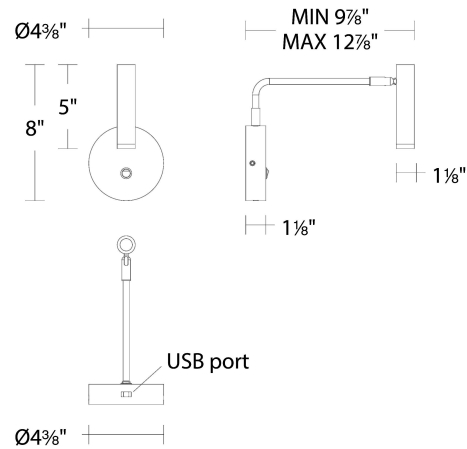

Example: **BL-23210-WT**

For custom requests please contact customs@wacighting.com

FEATURES

- On/off toggle switch on the canopy
- USB port on the bottom of the canopy for charging
- Arm offers 180 degree horizontal rotation
- Light source offers 300 degree horizontal rotation and a 180 degree vertical tilt
- Driver concealed within the canopy
- 5 Year warranty

REPLACEMENT PARTS

HDW-LG22-WA - Hardware Pack

FINISHES:

LINE DRAWING:

BL-23210