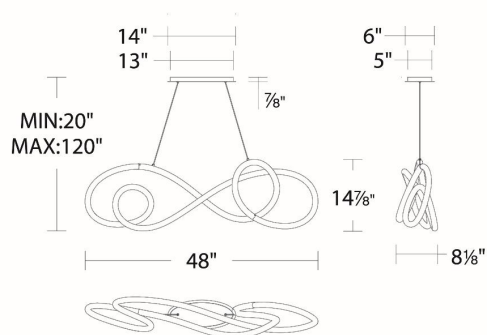

- Light source with etched acrylic tube exterior and silicone interior
- Low profile, adjustable powered aircraft cables for an ultra-clean look
- Oval canopy
- Driver concealed within the canopy
- 5 year warranty

FINISHES:

Aged Brass Black

LINE DRAWING:

PD-19348