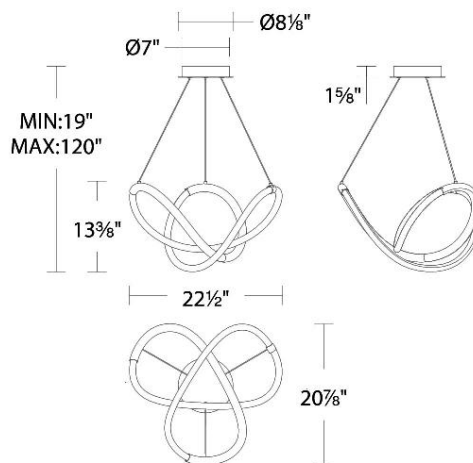

### FEATURES

- Light source with etched acrylic tube exterior and silicone interior
- Low profile, adjustable powered aircraft cables for an ultra-clean look
- Spin-on round canopy with minimal hardware
- Driver concealed within the canopy
- 5 year warranty

### SPECIFICATIONS

Color Temp:	3000K
Input:	120/277 VAC,50/60Hz
CRI:	90
Dimming:	ELV: 100-5% ,TRIAC: 100-10%
Rated Life:	54000 Hours
Standards:	ETL, cETL Damp Location Listed
Construction:	Metal body with acrylic diffuser

### LINE DRAWING:

PD-19324