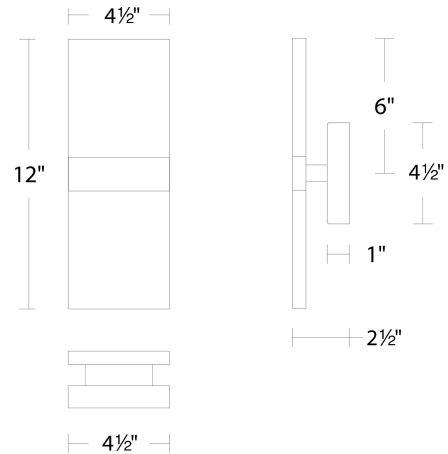

Fixture Type: _____

Catalog Number: _____

Project: _____

Location: _____

Roland

Wall Sconce 3000K

Model & Size	Color Temp & CRI	Finish	Watt	LED Lumens	Delivered Lumens
WS-83212 12"	3000K 90	BK Black	15W	1103	680

Example: **WS-83212-BK**

For custom requests please contact customs@wacighting.com

FEATURES

- Up and downlight illumination
- Driver concealed within the canopy
- 5 Year warranty

SPECIFICATIONS

Color Temp:	3000K
Input:	120/277 VAC,50/60Hz
CRI:	90
Dimming:	ELV: 100-10% ,TRIAC: 100-10%
Rated Life:	54000 Hours
Mounting:	Can be mounted on wall in all orientations
Standards:	ETL, cETL,Title 24 JA8-2019 Compliant Damp Location Listed
Construction:	Aluminum body, etched acrylic diffuser

FINISHES:

Black

LINE DRAWING:

WS-83212