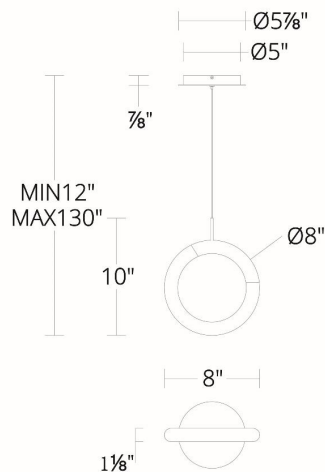

WAC LIGHTING

Ringlet

Mini Pendant 3000K

Fixture Type: _____

Catalog Number: _____

Project: _____

Location: _____

Model & Size	Color Temp	Finish	LED Watts	LED Lumens	Delivered Lumens
PD-27308 8"	3000K	AB Aged Brass	7W	285	226

SPECIFICATIONS

Color Temp:	3000K
Input:	120/277 VAC,50/60Hz
CRI:	90
Dimming:	ELV: %
Rated Life:	50000 Hours
Standards:	ETL, cETL
	Damp Location Listed
Construction:	Metal body with acrylic diffuser

FINISHES:

Aged Brass

LINE DRAWING:

PD-27308