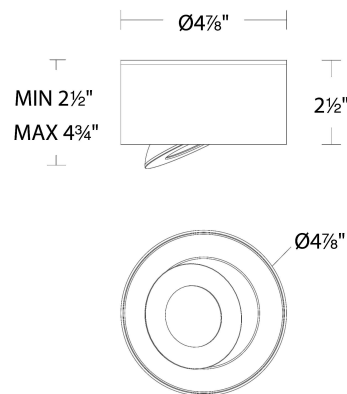

WAC LIGHTING

Fixture Type: _____

Catalog Number: _____

Project: _____

Location: _____

Peek

Outdoor Ceiling Mount

Model & Size	Color Temp & CRI	Finish	Watt	LED Lumens	Delivered Lumens
FM-W45205 5"	3000K 90	BK Black	9W	950	758
	3500K 90	WT White	9W	1000	856
	4000K 90		9W	950	772

Example: **FM-W45205-40-WT**

For custom requests please contact customs@wacighting.com

FEATURES

- Built in color temperature adjustability. Switch from 3000K/3500K/4000K
- Adjustable beam angle up to 40 degrees
- Rotatable multi-axis gimbal ring
- Driver concealed within the canopy
- 5 Year warranty

SPECIFICATIONS

Color Temp:	3000K,3500K,4000K
Input:	120-277 VAC,50/60Hz
CRI:	90
Dimming:	ELV: 100-10% ,TRIAC: 100-10%
Rated Life:	50000 Hours
Mounting:	Can be mounted on ceiling or wall in all orientations
Standards:	ETL, cETL,IP44,Title 24 JA8-2019 Compliant Wet Location Listed
Construction:	Aluminum body, acrylic diffuser

FINISHES:

Black

White

LINE DRAWING:

FM-W45205