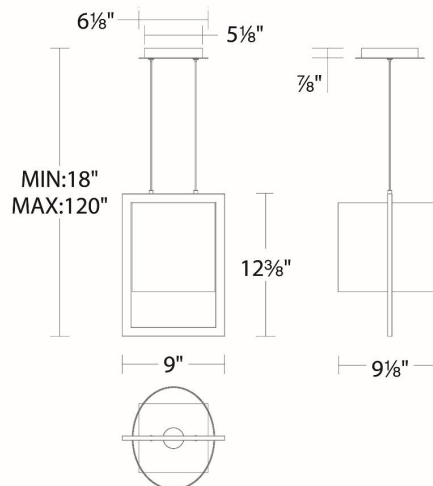

Example: **PD-33312-BK**

For custom requests please contact customs@waclighting.com

DESCRIPTION

An inside-out design. Sleek lines encase soft fabric and glowing light.

FEATURES

- Low profile, adjustable powered aircraft cables for an ultra-clean look
- Slide-on square canopy with minimal hardware
- May be mounted on a sloped ceiling
- Driver concealed within the canopy
- 5 year warranty

REPLACEMENT PARTS

RPL-SHA-33312 - Fabric Shade

FINISHES:

Black

Aged Brass

LINE DRAWING:

PD-33312