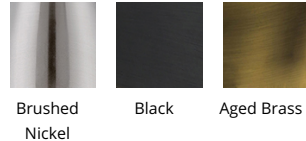

### Chandelier 3000K

Model & Size	Color Temp & CRI	Finish	Watt	LED Lumens	Delivered Lumens
PD-73155 55"	3000K 90	AB Aged Brass BK Black BN Brushed Nickel	44W	2496	1653

Example: **PD-73155-BN**

For custom requests please contact [customs@wacighting.com](mailto:customs@wacighting.com)

#### FINISHES:

Brushed Nickel      Black      Aged Brass