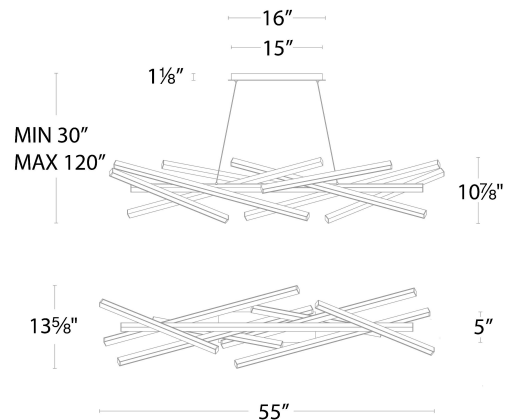

LINE DRAWING: