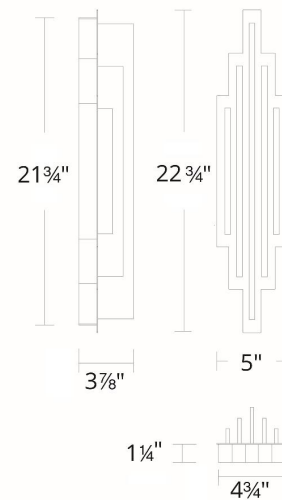

WAC LIGHTING

Nouveau

Wall Sconce

Fixture Type: _____

Catalog Number: _____

Project: _____

Location: _____

Model & Size	Color Temp	Finish	LED Watts	LED Lumens	Delivered Lumens
WS-65323 23"	2700K 3000K 3500K	BK Black	27W 27W 27W	2050 2050 2050	Up to 875 Up to 875 Up to 875

Example: **WS-65323-35-BK**

For custom requests please contact customs@wacighting.com

DESCRIPTION

Layers of luxe. Gently ribbed bars stacked on a bold back plate create a stylized effect.

FEATURES

- Edge lit with etched acrylic diffuser
- Built in color temperature adjustability. Switch from 2700K/3000K/3500K
- Driver concealed within the canopy
- 5 year warranty

SPECIFICATIONS

Color Temp:	3500K,3000K,2700K
Input:	120/277 VAC,50/60Hz
CRI:	90
Dimming:	ELV: 100-10%
Rated Life:	50000 Hours
Mounting:	Can be mounted on wall in all orientations
Standards:	ETL, cETL, Title 24 JA8 Compliant Damp Location Listed
Construction:	Metal body, etched acrylic diffuser

FINISHES:

Black

LINE DRAWING:

WS-65323