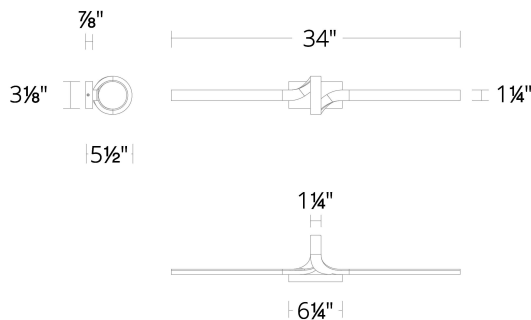

LINE DRAWING: