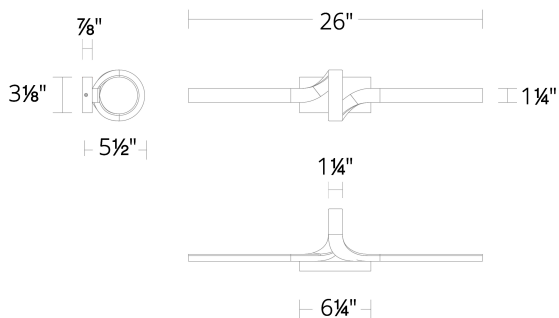

LINE DRAWING: