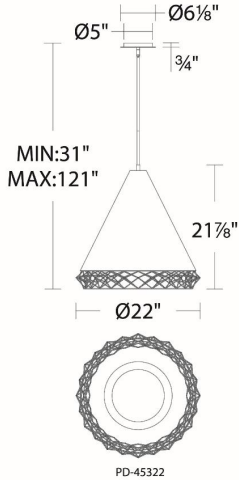

### LINE DRAWING:

PD-45316

Example: **PD-45322-BK/GO**

For custom requests please contact [customs@wacighting.com](mailto:customs@wacighting.com)

**DESCRIPTION**

Elegance edged in gold metalwork. A true revelation.

**FEATURES**

- Three 12" and one 6" downrods included (additional downrods available)
- Spin-on round canopy with minimal hardware
- May be mounted on a sloped ceiling
- Driver concealed within the canopy
- 5 year warranty

**FINISHES:**

Black/Gold

**LINE DRAWING:**

PD-45322