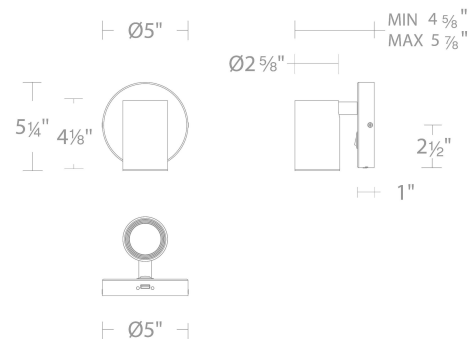

Fixture Type: _____

Catalog Number: _____

Project: _____

Location: _____

Kepler

Swing Arm 3000K

Model & Size	Color Temp & CRI	Finish	Watt	LED Lumens	Delivered Lumens
BL-21205 5"	3000K 90	AB Aged Brass BK Black BN Brushed Nickel WT White	8W	357	108

Example: **BL-21205-WT**

For custom requests please contact customs@wacighting.com

FEATURES

- On/off toggle switch on the canopy
- USB port on the bottom of the canopy for charging
- Light source offers 330 degree horizontal rotation and a 90 degree vertical tilt
- Driver concealed within the canopy
- 5 Year warranty

SPECIFICATIONS

Color Temp:	3000K
Input:	120-277 VAC,50/60Hz
CRI:	90
Dimming:	ELV: 100-10% ,TRIAC: 100-10%
Rated Life:	80000 Hours
Standards:	ETL, cETL
	Damp Location Listed
Construction:	Aluminum body, glass diffuser

FINISHES:

LINE DRAWING:

BL-21205