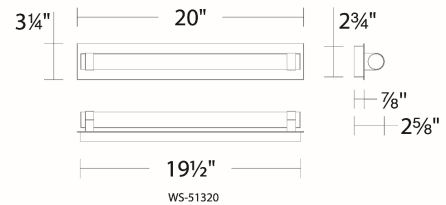

WAC LIGHTING

Jedi

Bathroom Vanity & Sconce 3000K

Fixture Type: _____

Catalog Number: _____

Project: _____

Location: _____

Model & Size	Color Temp	Finish	LED Watts	LED Lumens	Delivered Lumens
WS-51320 20"	3000K	AB Aged Brass BK Black	7W	320	256

Example: **WS-51320-BK**

For custom requests please contact customs@wacighting.com

DESCRIPTION

Clearly fascinating. A transparent tube of LED light providing dramatic illumination.

FEATURES

- New LED filament technology
- Conversion plate included to accommodate 4" junction box
- Driver concealed within the canopy
- 5 year warranty

SPECIFICATIONS

Color Temp:	3000K
Input:	120/277 VAC,50/60Hz
CRI:	90
Dimming:	ELV: 100-10% ,TRIAC: 100-10%
Rated Life:	50000 Hours
Mounting:	Can be mounted on wall in all orientations
Standards:	ETL, cETL Damp Location Listed
Construction:	Metal body with glass diffuser

FINISHES:

LINE DRAWING:

WS-51320