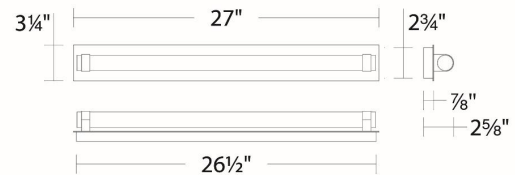

WAC LIGHTING

Jedi

Bathroom Vanity & Sconce 3000K

Fixture Type: _____

Catalog Number: _____

Project: _____

Location: _____

Model & Size	Color Temp	Finish	LED Watts	LED Lumens	Delivered Lumens
WS-51327 27"	3000K	AB Aged Brass BK Black	9W	2972	423

Example: **WS-51327-BK**

For custom requests please contact customs@wacighting.com

DESCRIPTION

Clearly fascinating. A transparent tube of LED light providing dramatic illumination.

FEATURES

- New LED filament technology
- Conversion plate included to accommodate 4" junction box
- Driver concealed within the canopy
- 5 year warranty

SPECIFICATIONS

Color Temp:	3000K
Input:	120/277 VAC,50/60Hz
CRI:	90
Dimming:	ELV: 100-10% ,TRIAC: 100-10%
Rated Life:	50000 Hours
Mounting:	Can be mounted on wall in all orientations
Standards:	ETL, cETL Damp Location Listed
Construction:	Metal body with glass diffuser

FINISHES:

LINE DRAWING:

WS-51327