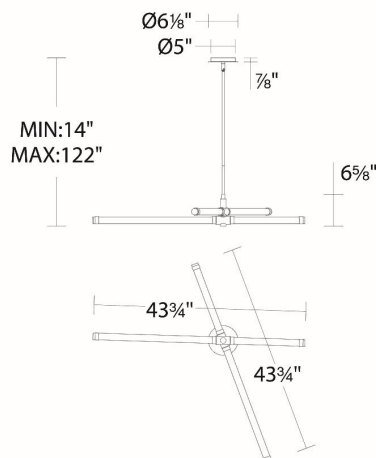

SPECIFICATIONS

Color Temp:	3000K
Input:	120/277 VAC,50/60Hz
CRI:	90
Rated Life:	50000 Hours
Standards:	ETL, cETL Damp Location Listed
Construction:	Aluminum body with glass diffuser

REPLACEMENT PARTS

- RPL-GLA-51344-AB - Replacement lamp AB
- RPL-GLA-51344-BK - Replacement lamp BK
- ROD-I06-PC130T-AB - 6" rod
- ROD-I06-PC130T-BK - 6" rod
- ROD-I12-PC130T-AB - 12" rod
- ROD-I12-PC130T-BK - 12" rod
- RPL-FIL-51344-AB-1 - Replacement lamp AB 25"
- RPL-FIL-51344-BK-1 - Replacement lamp BK 25"
- RPL-FIL-51344-AB-2 - Replacement lamp AB 15"
- RPL-FIL-51344-BK-2 - Replacement lamp BK 15"

FINISHES:

LINE DRAWING:

PD-51344