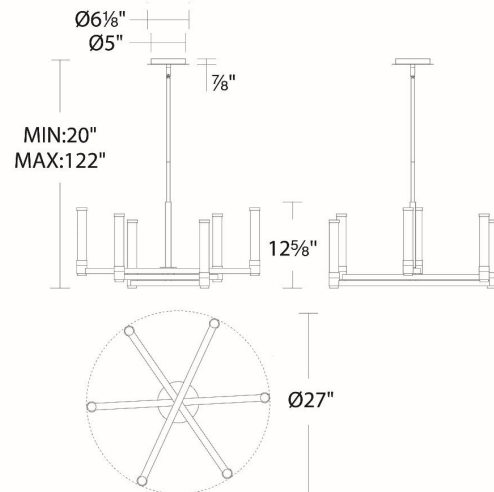

Example: **PD-51327-BK**

For custom requests please contact customs@waclighting.com

DESCRIPTION

Clearly fascinating. Transparent tubes of LED light in a perfect arrangement of illumination.

FEATURES

- New LED filament technology, each LED filament lamp replaceable with quick connector
- Three 12" and one 6" downrods included (additional downrods available)
- Spin-on round canopy with minimal hardware
- Driver concealed within the canopy
- 5 year warranty

SPECIFICATIONS

Color Temp:	3000K
Input:	120/277 VAC, 50/60Hz
CRI:	90
Rated Life:	50000 Hours
Standards:	ETL, cETL Damp Location Listed
Construction:	Aluminum body with glass diffuser

REPLACEMENT PARTS

- RPL-FIL-51327-AB - Replacement lamp AB
- RPL-FIL-51327-BK - Replacement lamp BK
- ROD-I06-PC130T-AB - 6" rod
- ROD-I06-PC130T-BK - 6" rod
- ROD-I12-PC130T-AB - 12" rod
- ROD-I12-PC130T-BK - 12" rod

FINISHES:

Aged Brass Black

LINE DRAWING:

PD-51327