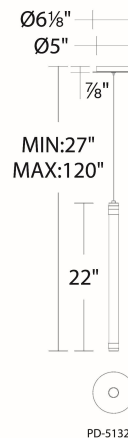

WAC LIGHTING

Jedi

Mini Pendant 3000K

Fixture Type: _____

Catalog Number: _____

Project: _____

Location: _____

Model & Size	Color Temp	Finish	LED Watts	LED Lumens	Delivered Lumens
PD-51315 15"	3000K	AB Aged Brass BK Black	7W	500	401

SPECIFICATIONS

Color Temp:	3000K
Input:	120/277 VAC,50/60Hz
CRI:	90
Dimming:	ELV: 100-10% ,TRIAC: 100-10%
Rated Life:	50000 Hours
Standards:	ETL, cETL Damp Location Listed
Construction:	Aluminum body with glass diffuser

FINISHES:

Aged Brass

Black

REPLACEMENT PARTS

RPL-FIL-51315-AB - Replacement lamp AB

RPL-FIL-51315-BK - Replacement lamp BK

LINE DRAWING:

PD-51315

REPLACEMENT PARTS

- RPL-FIL-51322-AB - LED filament replacement AB
- RPL-FIL-51322-BK - LED filament replacement BK

FINISHES:

LINE DRAWING:

PD-51322