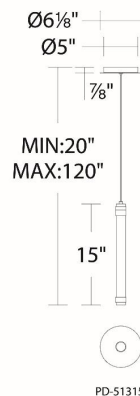

FINISHES:

Aged Brass

Black

REPLACEMENT PARTS

RPL-FIL-51315-AB - Replacement lamp AB

RPL-FIL-51315-BK - Replacement lamp BK

LINE DRAWING:

PD-51315