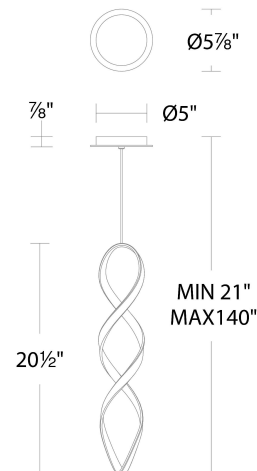

Fixture Type: _____

Catalog Number: _____

Project: _____

Location: _____

Interlace

Mini Pendant 3000K

Model & Size	Color Temp & CRI	Finish	Watt	LED Lumens	Delivered Lumens
PD-47821 21"	3000K 90	BK Black CH Chrome	21W	2200 1902	1126 1087

Example: **PD-47821-CH**

For custom requests please contact customs@waclighting.com

DESCRIPTION

Delightful swirls and curves interplay radiantly

FEATURES

- Twist aluminum light source
- All direction illumination with frosted silicone diffuser
- Low profile, adjustable powered aircraft cables for an ultra-clean look
- Quick spin-on canopy design with minimal hardware for easy installation
- Can be mounted on slope ceiling
- Driver concealed within the canopy
- 5 Year warranty

SPECIFICATIONS

Color Temp:	3000K
Input:	120/277 VAC,50/60Hz
CRI:	90
Dimming:	ELV: 100-10% ,TRIAC: 100-10%
Rated Life:	50000 Hours
Standards:	ETL, cETL,Title 24 JA8-2019 Compliant Damp Location Listed
Construction:	Aluminum body, silicone diffuser

REPLACEMENT PARTS

HDW-HY21-CE - Hardware Pack

FINISHES:

Chrome Black

LINE DRAWING:

PD-47821