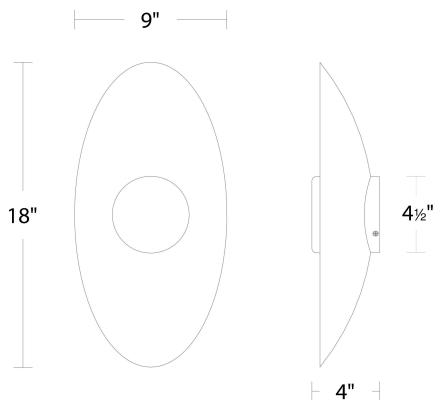

WAC LIGHTING

Glamour

Wall Sconce

Fixture Type: _____

Catalog Number: _____

Project: _____

Location: _____

Model & Size	Color Temp	Finish	LED Watts	LED Lumens	Delivered Lumens
WS-53318 18"	2700K	AB Aged Brass	7W	577	226
	3000K	BK Black	7W	577	226
	3500K		7W	577	226

FINISHES:

Aged Brass

Black

LINE DRAWING:

WS-53318