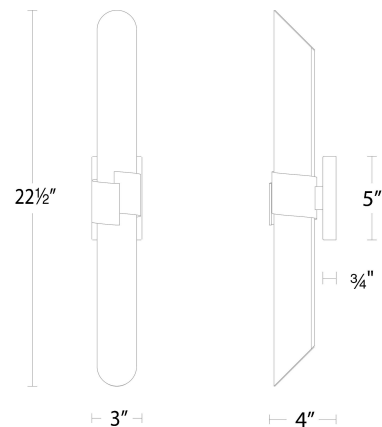

Fixture Type: _____

Catalog Number: _____

Project: _____

Location: _____

Fallon

Bathroom Vanity & Sconce

Model & Size	Color Temp & CRI	Finish	Watt	LED Lumens	Delivered Lumens
WS-53223 23"	2700K/3000K/3500K 90	BK Black BN Brushed Nickel	15W	1250	Up to 1,004

SPECIFICATIONS

Color Temp:	2700K/3000K/3500K
Input:	120 VAC,50/60Hz
CRI:	90
Dimming:	ELV: 100-10% ,TRIAC: 100-10%
Rated Life:	54000 Hours
Mounting:	Can be mounted on wall in all orientations
Standards:	ETL, cETL,Title 24 JA8-2019 Compliant Damp Location Listed
Construction:	Aluminum body, etched PC diffuser

FINISHES:

Brushed
Nickel

Black

LINE DRAWING:

WS-53223