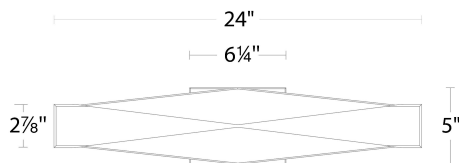

LINE DRAWING: